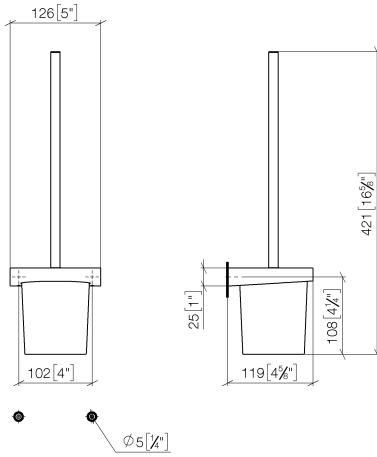

## EDITION PRO Toilet brush set wall model - Chrome

---

83 900 626

- crystal glass
- brush, matte black
- width 126mm
- height 421 mm
- 119mm projection

	Chrome	83 900 626-00
	Matte Black	83 900 626-33
	Brushed Chrome	83 900 626-93

## EDITION PRO Toilet brush set wall model - Chrome

83 900 626

mm [inches]

**EDITION PRO Toilet brush set wall model - Chrome**

83 900 626

Parts for other finishes can be found here: [Matte Black](#)

**Spare parts list**

No.	Item Number	Name	Quantity used	Delivery time
1	90 20 97 507 00-00	handle	1	10
2	90 18 50 601 00 90	brush	1	2
3	90 90 04 008 00 82	glass	1	2
4	08 17 97 506-00	holder	1	10
5	90 31 11 030 00 90	pin	2	2
6	05 17 20 726 02 90	fixing set	1	2
7	08 17 20 726 90	holder	1	2