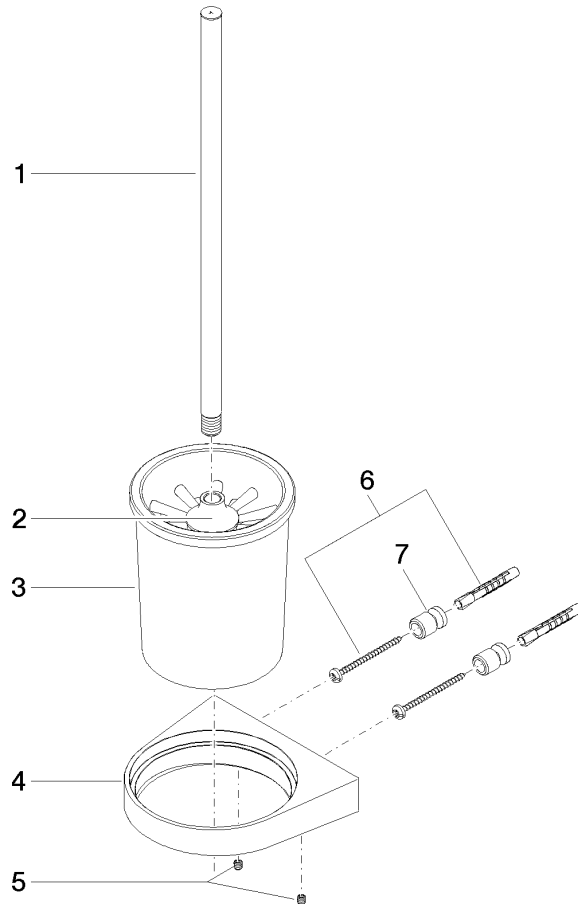

## EDITION PRO Toilet brush set wall model - Chrome

---

83 900 626

- crystal glass
- brush, matte black
- width 126mm
- height 421 mm
- 119mm projection

	Chrome	83 900 626-00
	Matte Black	83 900 626-33
	Brushed Chrome	83 900 626-93

## EDITION PRO Toilet brush set wall model - Chrome

83 900 626

mm [inches]

**EDITION PRO Toilet brush set wall model - Chrome**

83 900 626

Parts for other finishes can be found here: [Matte Black](#)

**Spare parts list**

No.	Item Number	Name	Quantity used	Delivery time
1	90 20 97 507 00-00	handle	1	10
2	90 18 50 601 00 90	brush	1	2
3	90 90 04 008 00 82	glass	1	2
4	08 17 97 506-00	holder	1	10
5	90 31 11 030 00 90	pin	2	2
6	05 17 20 726 02 90	fixing set	1	2
7	08 17 20 726 90	holder	1	2